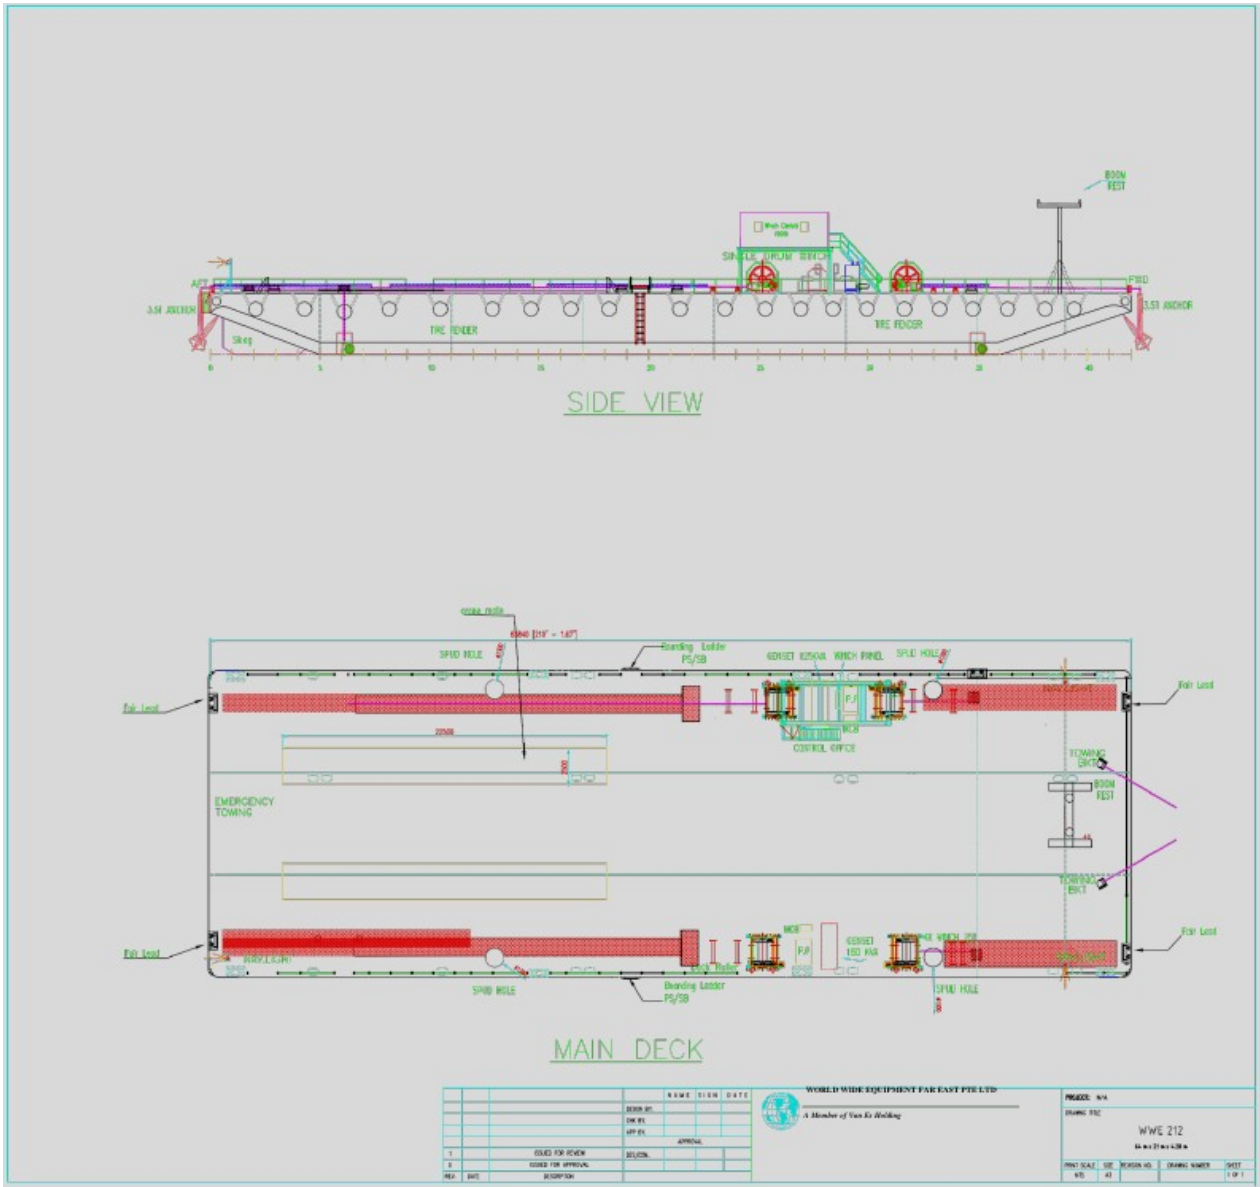

WORLD WIDE EQUIPMENT

Particulars are believed to be correct but not guaranteed. Owners reserve the rights to amend the specifications without notifications. Particulars are entirely without warranty as to correctness and interested parties must inspect vessel's certificates & drawings and/or physically inspect the vessel.

World Wide Equipment

Mezzanine Floor, Office M2
Al Mujahid Printing Press
Old Mazda Road
P.O. Box 63297
United Arab Emirates, Abu Dhabi
Phone: +971563734526
Email: info@wwe-me.com

WORLD WIDE EQUIPMENT

Middle East

Commercial agents

LKL Middle East
Boulevard Plaza tower 1
United Arab Emirates, Dubai
P.O. Box: 334032
Phone: +971563734526
E-mail: info@lklme.com
www.lklme.com