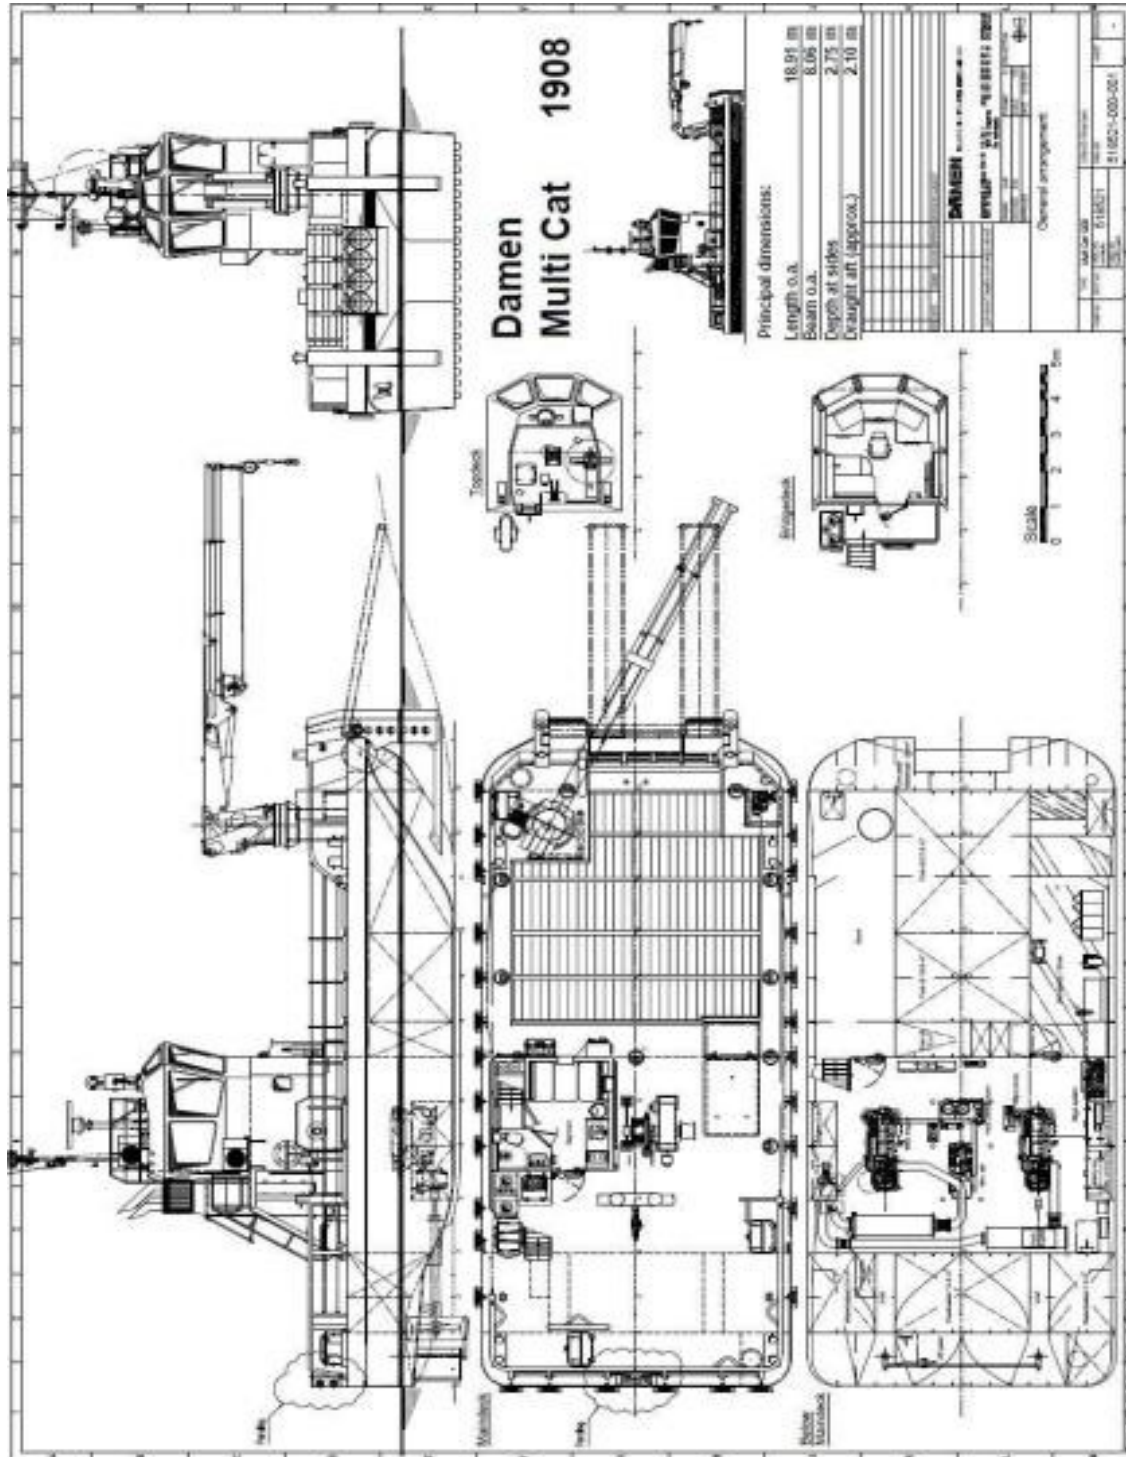

WORLD WIDE EQUIPMENT

Particulars are believed to be correct but not guaranteed. Owners reserve the rights to amend the specifications without notifications. Particulars are entirely without warranty as to correctness and interested parties must inspect vessel's certificates & drawings and/or physically inspect the vessel.

World Wide Equipment

Mezzanine Floor, Office M2
Al Mujahid Printing Press
Old Mazda Road
P.O. Box 63297
United Arab Emirates, Abu Dhabi
Phone: +971563734526
Email: info@wwe-me.com

WORLD WIDE EQUIPMENT

Middle East

Commercial agents

LKL Middle East
Boulevard Plaza tower 1
United Arab Emirates, Dubai
P.O. Box: 334032
Phone: +971563734526
E-mail: info@lklme.com
www.lklme.com