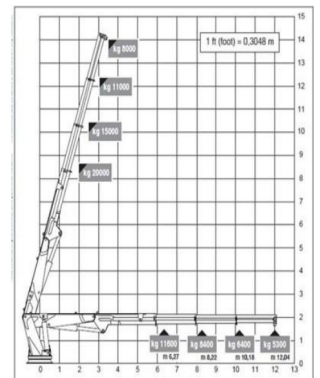

Nautical & Communication Equipment

Searchlight	: Pesch, 24V, 500W
Radar System	: Furuno, FR-8062
Compass	: Cassens & Plath
Echo sounder	: Furuno, LS6100
GPS Navigator	: Furuno, LS6100
AIS System	: Furuno, FA-150
VHF Telephone	: Compact RT2048, 25w
VHF Transceiver	: 2x JOTRON, type TR-20